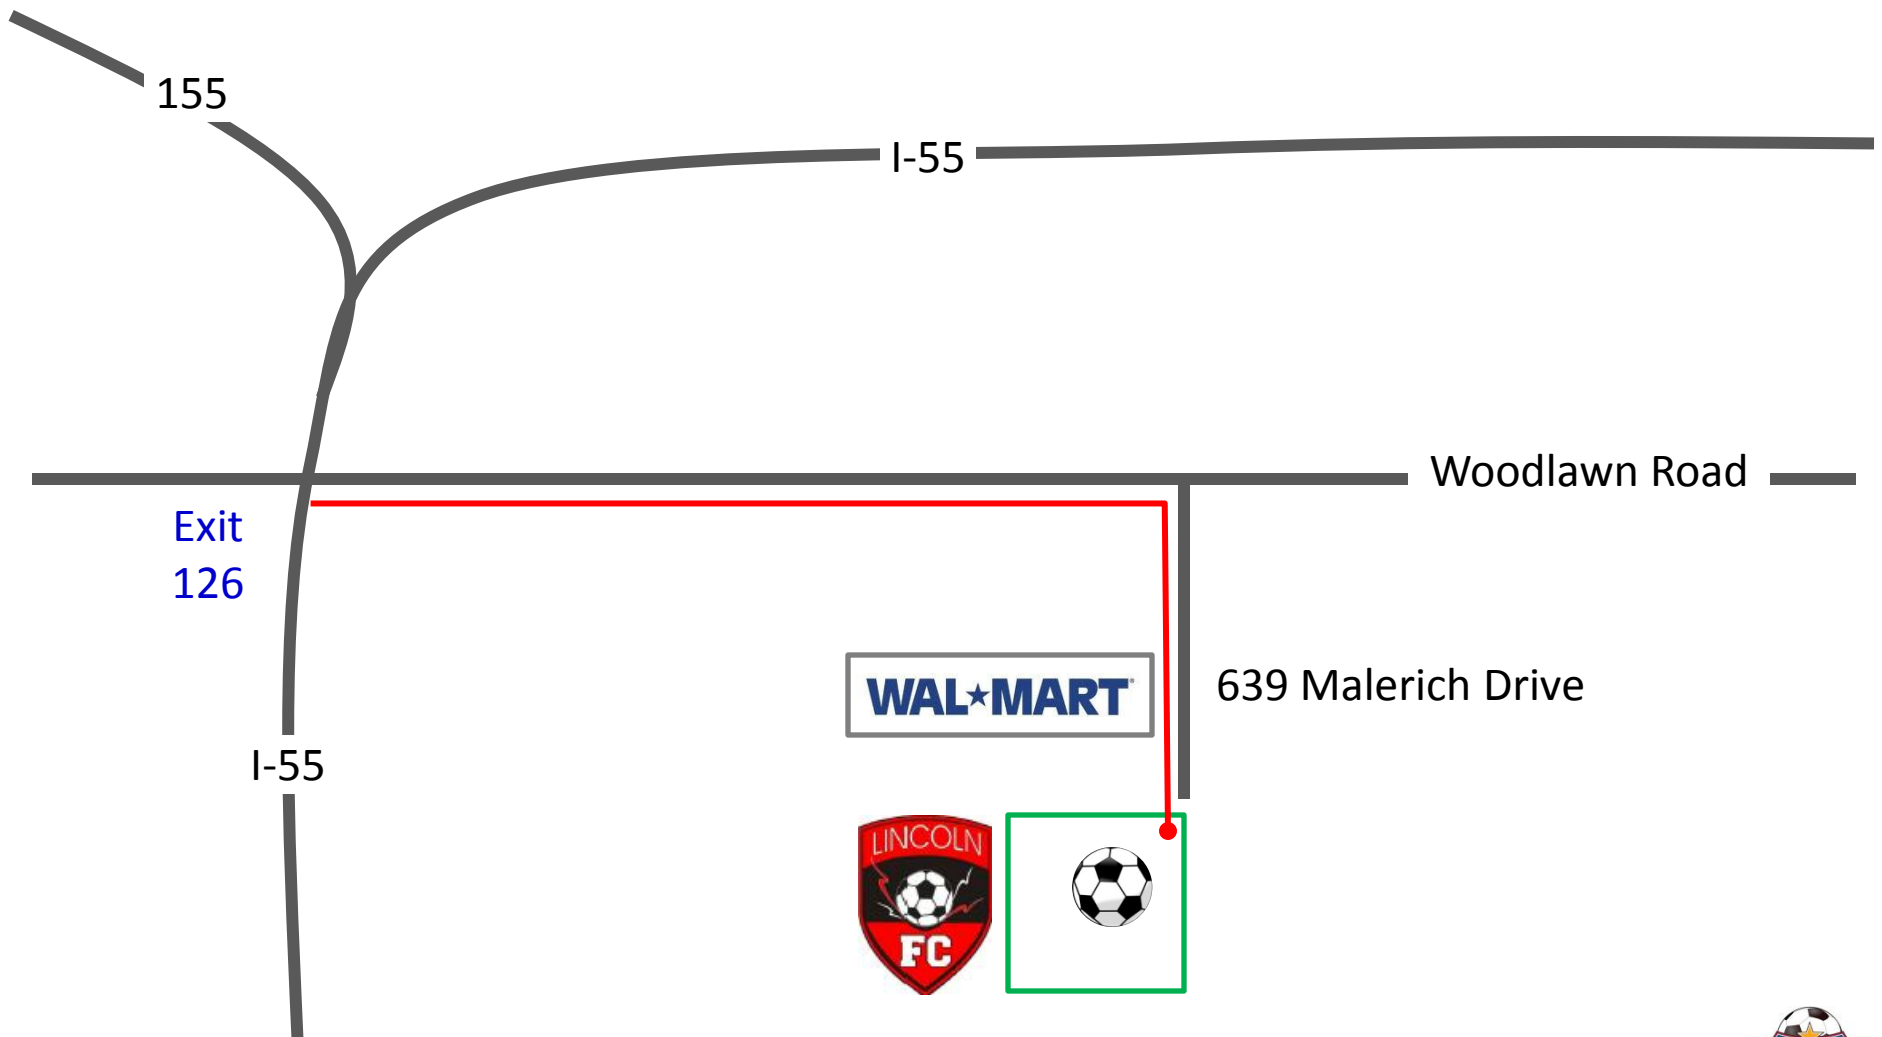

Lincoln Soccer Fields

Lincoln F.C. Soccer Complex

639 Malerich Drive

Lincoln Soccer Field Layout

Lincoln F.C. Soccer Complex
639 Malerich Drive

Welcome to the
**LINCOLN F.C. SOCCER
COMPLEX**